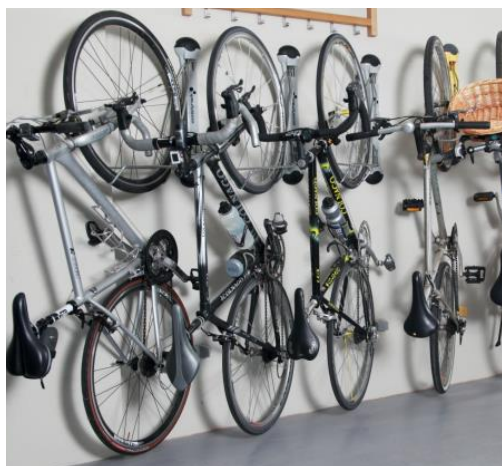

Steadyrack

FAT RACK

LOVE
YOUR
BIKE

The Steadyrack Fat Rack is the ideal storage solution.

It is perfect for bikes without fenders and bikes with tyres 3 inches to 5 inches

It's unique swivel action gives you the option of leaving your bicycle in the central position or swivelling the rack to the left or right as the need arises. This allows you to store a number of bicycles side-by-side, making it the ideal solution for families and businesses alike.

- TYRES UP TO 3 INCHES
- TYRES 3 INCHES TO 5 INCHES
- BIKES WITH FENDERS
- BIKES WITHOUT FENDERS

The Fat Rack swivels almost 180 degrees from side to side

NO LIFTING

Balance your bike on the back wheel and push it into the rack

SNUG FIT

Your bike fits snugly in the rack and your bike's protected from damage

SPACE SAVING

Get more bikes in the same space

PIVOTS 180°

Swivels almost 180 degrees from side to side

steadyrack
LOVE YOUR BIKE