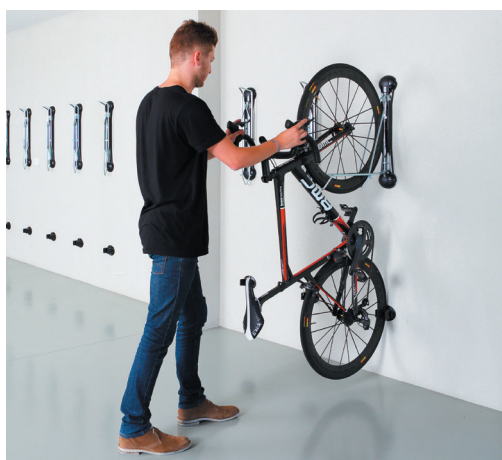

Steadyrack

FAT RACK

LOVE
YOUR
BIKE

The Steadyrack Fat Rack is the ideal storage solution.

It is perfect for bikes without fenders and bikes with tyres 3 inches to 5 inches

It's unique swivel action gives you the option of leaving your bicycle in the central position or swivelling the rack to the left or right as the need arises. This allows you to store a number of bicycles side-by-side, making it the ideal solution for families and businesses alike.

- TYRES UP TO 3 INCHES
- TYRES 3 INCHES TO 5 INCHES
- BIKES WITH FENDERS
- BIKES WITHOUT FENDERS

The Fat Rack swivels almost 180 degrees from side to side

NO LIFTING

Balance your bike on the back wheel and push it into the rack

SNUG FIT

Your bike fits snugly in the rack and your bike's protected from damage

SPACE SAVING

Get more bikes in the same space

PIVOTS 180°

Swivels almost 180 degrees from side to side

steadyrack
LOVE YOUR BIKE