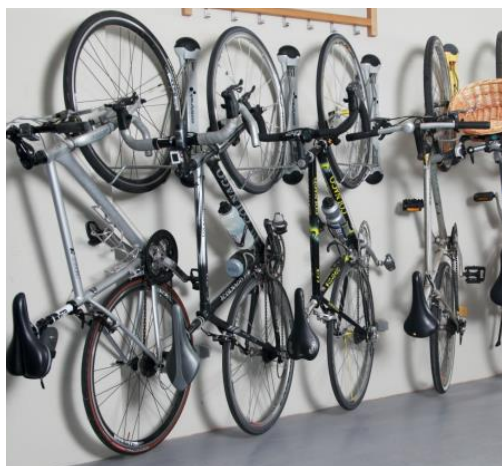

Steadyrack

CLASSIC

LOVE
YOUR
BIKE

The Steadyrack Classic Rack is the ideal storage solution.

It is perfect for the majority of bicycles and wheel sizes.

It's unique swivel action gives you the option of leaving your bicycle in the central position or swivelling the rack to the left or right as the need arises. This allows you to store a number of bicycles side-by-side, making it the ideal solution for families and businesses alike.

- TYRES UP TO 3 INCHES
- TYRES 3 INCHES TO 5 INCHES
- BIKES WITH FENDERS
- BIKES WITHOUT FENDERS

The Classic Rack swivels almost 180 degrees from side to side

NO LIFTING

Balance your bike on the back wheel and push it into the rack

SNUG FIT

Your bike fits snugly in the rack and your bike's protected from damage

SPACE SAVING

Get more bikes in the same space

PIVOTS 180°

Swivels almost 180 degrees from side to side

steadyrack
LOVE YOUR BIKE