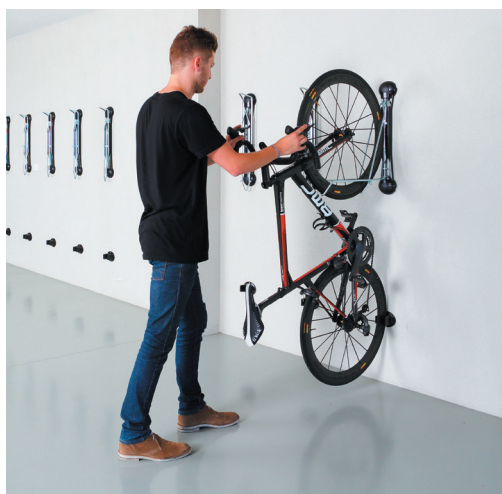

Steadyrack

CLASSIC

LOVE
YOUR
BIKE

The Steadyrack Classic Rack is the ideal storage solution.

It is perfect for the majority of bicycles and wheel sizes.

It's unique swivel action gives you the option of leaving your bicycle in the central position or swivelling the rack to the left or right as the need arises. This allows you to store a number of bicycles side-by-side, making it the ideal solution for families and businesses alike.

- TYRES UP TO 3 INCHES
- TYRES 3 INCHES TO 5 INCHES
- BIKES WITH FENDERS
- BIKES WITHOUT FENDERS

The Classic Rack swivels almost 180 degrees from side to side

NO LIFTING

Balance your bike on the back wheel and push it into the rack

SNUG FIT

Your bike fits snugly in the rack and your bike's protected from damage

SPACE SAVING

Get more bikes in the same space

PIVOTS 180°

Swivels almost 180 degrees from side to side

steadyrack
LOVE YOUR BIKE